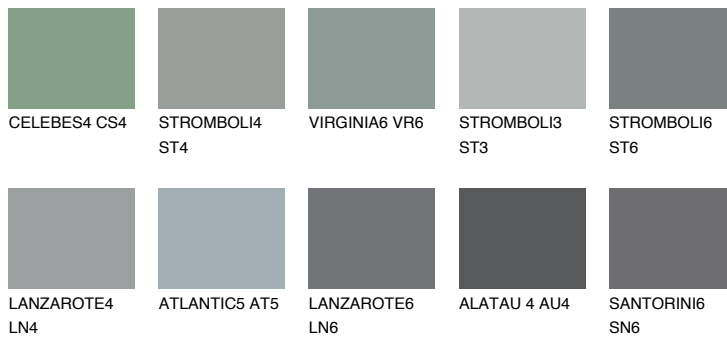

ROCKY 5 RC5

☀ 23% **TSR 20%**

Matching colours

COLOURS

INTENSE

For more information on plasters and paints, go to www.ceresit.it

*The presented colours refer to plasters and paints offered by Ceresit. Due to the use of digital techniques, the presented colours might not represent the original ones, thus they cannot be considered as a reliable colour presentation. We recommend checking the authentic colour samples.