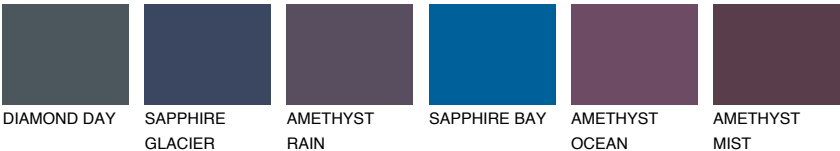

ROCKY 5 RC5

☀ 23% **TSR 20%**

Matching colours

COLOURS

INTENSE

For more information on plasters and paints, go to www.ceresit.it

*The presented colours refer to plasters and paints offered by Ceresit. Due to the use of digital techniques, the presented colours might not represent the original ones, thus they cannot be considered as a reliable colour presentation. We recommend checking the authentic colour samples.