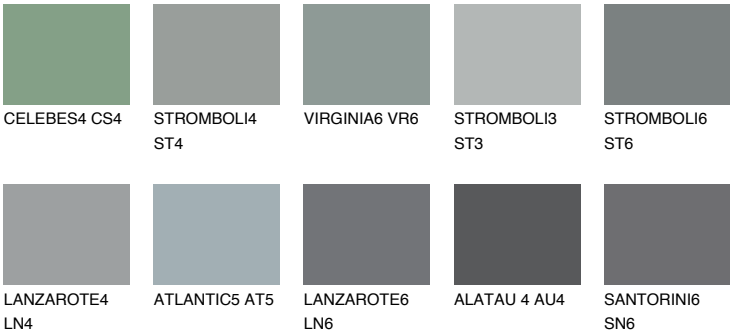

ROCKY 5 RC5

☀ 23% **TSR 20%**

Matching colours

COLOURS

INTENSE

For more information on plasters and paints, go to www.ceresit.it

*The presented colours refer to plasters and paints offered by Ceresit. Due to the use of digital techniques, the presented colours might not represent the original ones, thus they cannot be considered as a reliable colour presentation. We recommend checking the authentic colour samples.