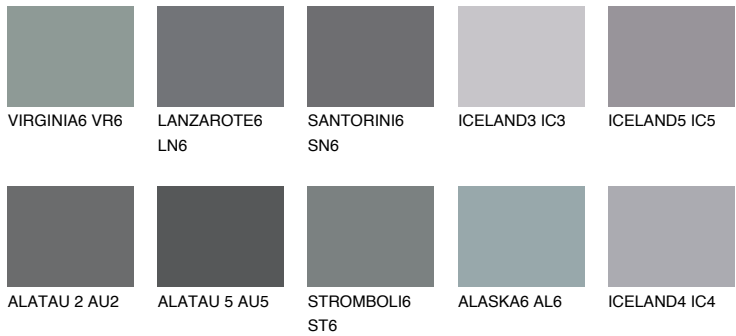

COLOUR DETAILS

ALATAU 1 AU1

16% **TSR** 13%

Matching colours

COLOURS

INTENSE

For more information on plasters and paints, go to www.ceresit.it

*The presented colours refer to plasters and paints offered by Ceresit. Due to the use of digital techniques, the presented colours might not represent the original ones, thus they cannot be considered as a reliable colour presentation. We recommend checking the authentic colour samples.