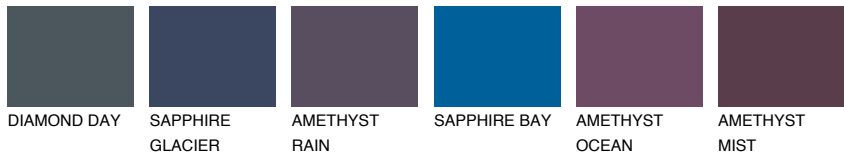

COLOUR DETAILS

ALATAU 1 AU1

16% **TSR** 13%

Matching colours

COLOURS

INTENSE

For more information on plasters and paints, go to www.ceresit.it

*The presented colours refer to plasters and paints offered by Ceresit. Due to the use of digital techniques, the presented colours might not represent the original ones, thus they cannot be considered as a reliable colour presentation. We recommend checking the authentic colour samples.