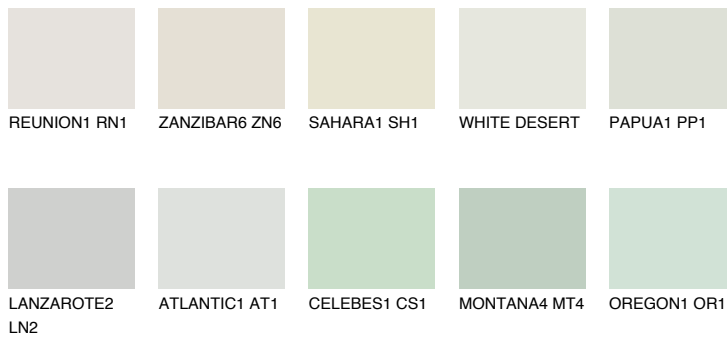

# COLOUR DETAILS

### Matching colours

#### COLOURS

#### INTENSE

For more information on plasters and paints, go to [www.ceresit.it](http://www.ceresit.it)

\*The presented colours refer to plasters and paints offered by Ceresit. Due to the use of digital techniques, the presented colours might not represent the original ones, thus they cannot be considered as a reliable colour presentation. We recommend checking the authentic colour samples.