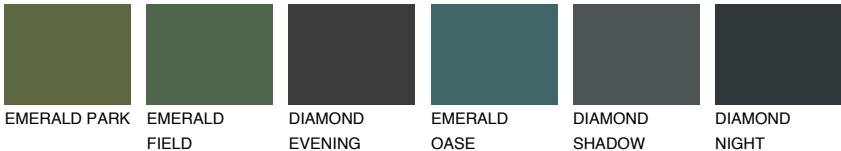

ANARCTICA1 AN1

81% **TSR** 71%

Matching colours

COLOURS

INTENSE

For more information on plasters and paints, go to www.ceresit.it

*The presented colours refer to plasters and paints offered by Ceresit. Due to the use of digital techniques, the presented colours might not represent the original ones, thus they cannot be considered as a reliable colour presentation. We recommend checking the authentic colour samples.