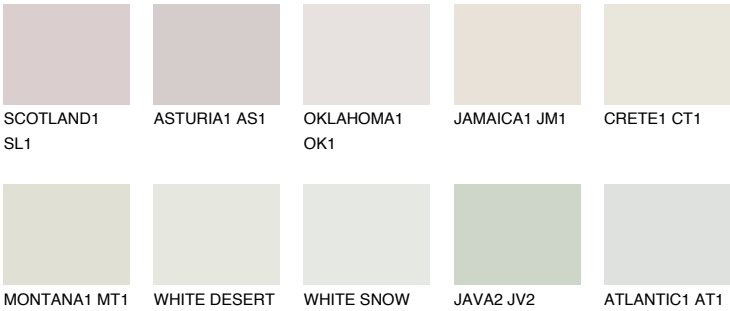

ANARCTICA1 AN1

81% **TSR** 71%

Matching colours

COLOURS

INTENSE

For more information on plasters and paints, go to www.ceresit.it

*The presented colours refer to plasters and paints offered by Ceresit. Due to the use of digital techniques, the presented colours might not represent the original ones, thus they cannot be considered as a reliable colour presentation. We recommend checking the authentic colour samples.