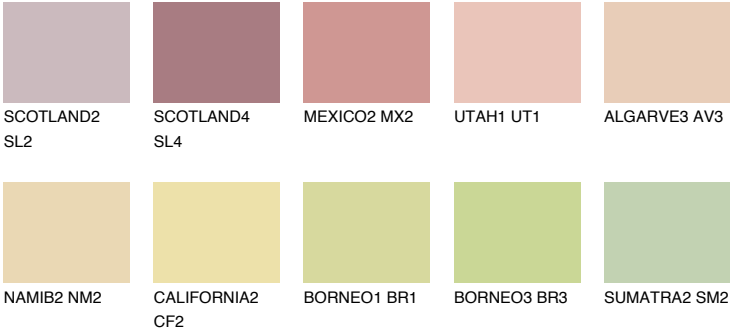

GOA2 GA2

59% **TSR** 60%

Matching colours

COLOURS

INTENSE

For more information on plasters and paints, go to www.ceresit.it

*The presented colours refer to plasters and paints offered by Ceresit. Due to the use of digital techniques, the presented colours might not represent the original ones, thus they cannot be considered as a reliable colour presentation. We recommend checking the authentic colour samples.